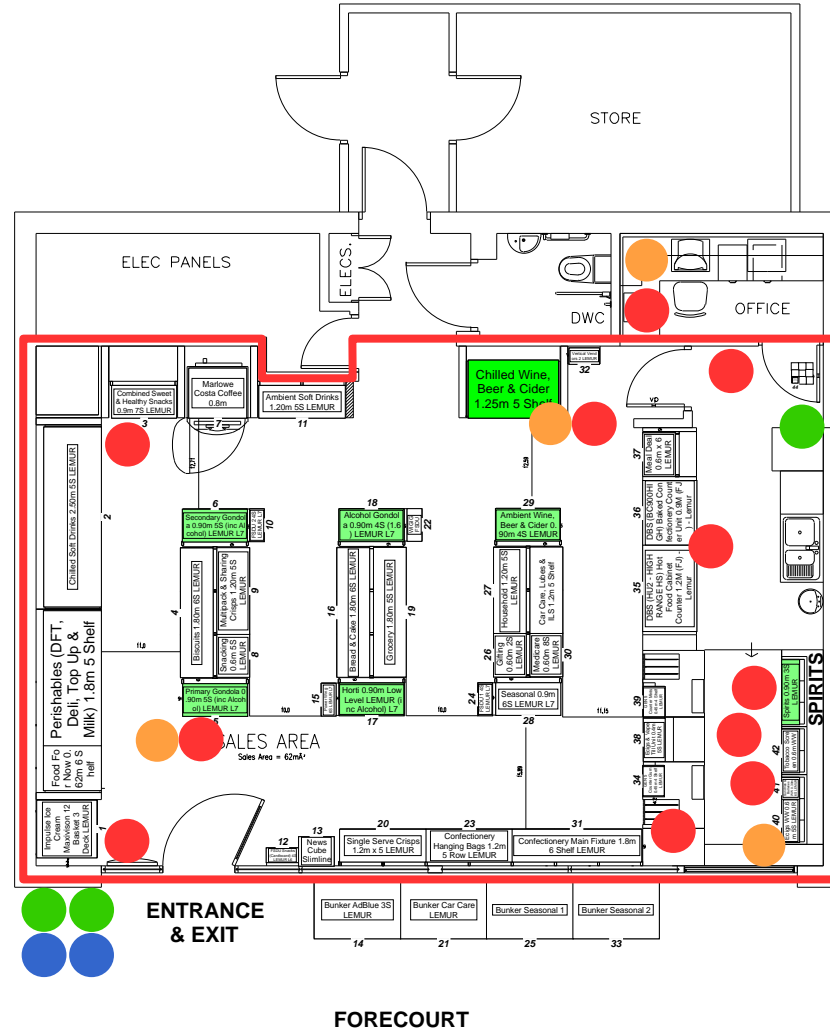

Shell Bude
Bencoolen Road
Bude
Cornwall
EX23 8PJ

Key:							
	Area licensed for sale of alcohol for consumption off the premises and Late Night Refreshment (LNR)						
	Fire Extinguisher		CCTV		Fire Bucket		CCTV Monitor